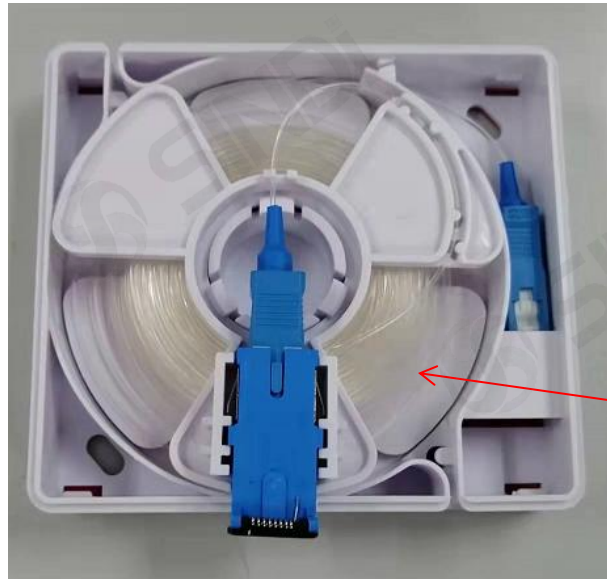

### 1. Five core and six core terminal box

The five- core & six- core terminal box can be mounted on the wall, and can also be placed directly placed in the home information box together with primary ONT.

The 1x5 optical splitter is equipped with the six core terminal box, and the input terminal is connected to the primary ONT routing all-in-one machine, and the output terminal of the small spectral ratio of the output terminal is evenly divided into 4 outputs and 4 edge ONT are connected.

The five core terminal box is equipped with 1x4 high loss optical splitter, connected to 4 edge ONT.

### 2. Storage fiber box and invisible optical fiber

It can be used to connect the Primary ONT and single-core optical fiber information box, etc.

It can store more than 10 meters of optical fiber. The sheath of optical fiber is transparent, in the case of not affecting the appearance, can be directly wired in the corner of the user.