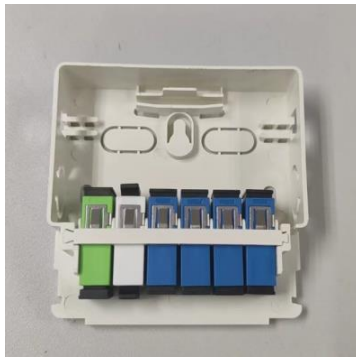

1 Core Terminal Box

Storage Fiber Box

Invisible Fiber

Drop Cable

### 1. Five core and six core terminal box

The five- core & six- core terminal box can be mounted on the wall, and can also be placed directly placed in the home information box together with primary ONT.

The 1x5 optical splitter is equipped with the six core terminal box, and the input terminal is connected to the primary ONT routing all-in-one machine, and the output terminal of the small spectral ratio of the output terminal is evenly divided into 4 outputs and 4 edge ONT are connected.

The five core terminal box is equipped with 1x4 high loss optical splitter, connected to 4 edge ONT.