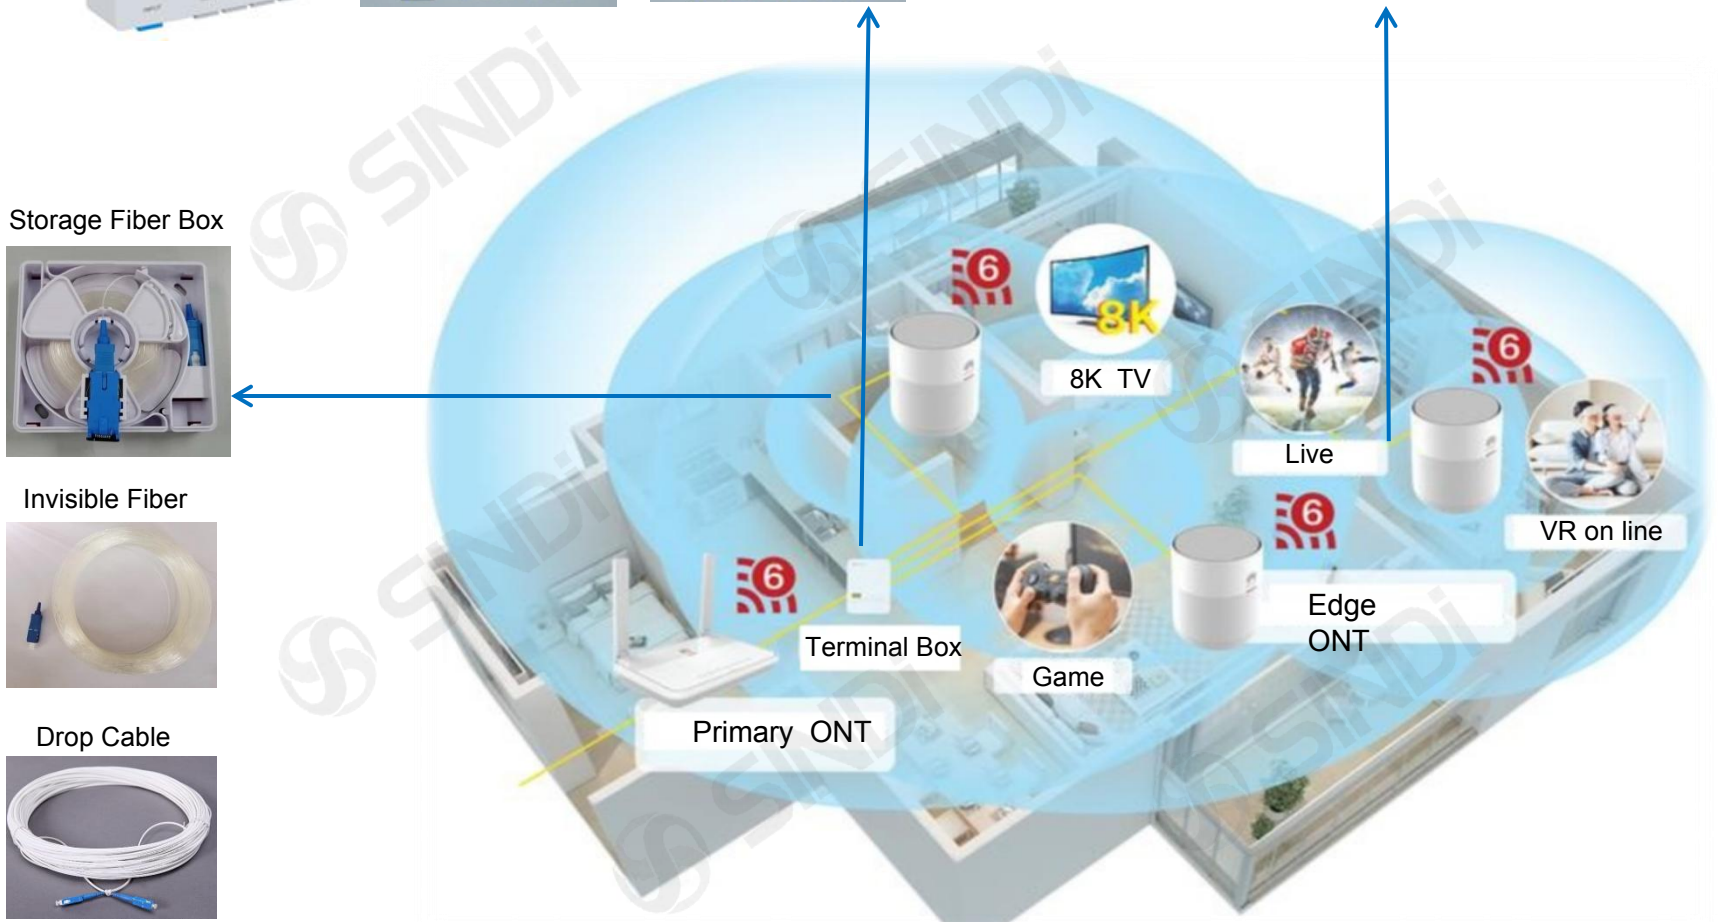

1 Core Terminal Box

Storage Fiber Box

Invisible Fiber

Drop Cable

### 1. Five core and six core terminal box

The five- core & six- core terminal box can be mounted on the wall, and can also be placed directly placed in the home information box together with primary ONT.

The 1x5 optical splitter is equipped with the six core terminal box, and the input terminal is connected to the primary ONT routing all-in-one machine, and the output terminal of the small spectral ratio of the output terminal is evenly divided into 4 outputs and 4 edge ONT are connected.

### 2. Storage fiber box and invisible optical fiber

It can be used to connect the Primary ONT and single-core optical fiber information box, etc.

It can store more than 10 meters of optical fiber. The sheath of optical fiber is transparent, in the case of not affecting the appearance, can be directly wired in the corner of the user.